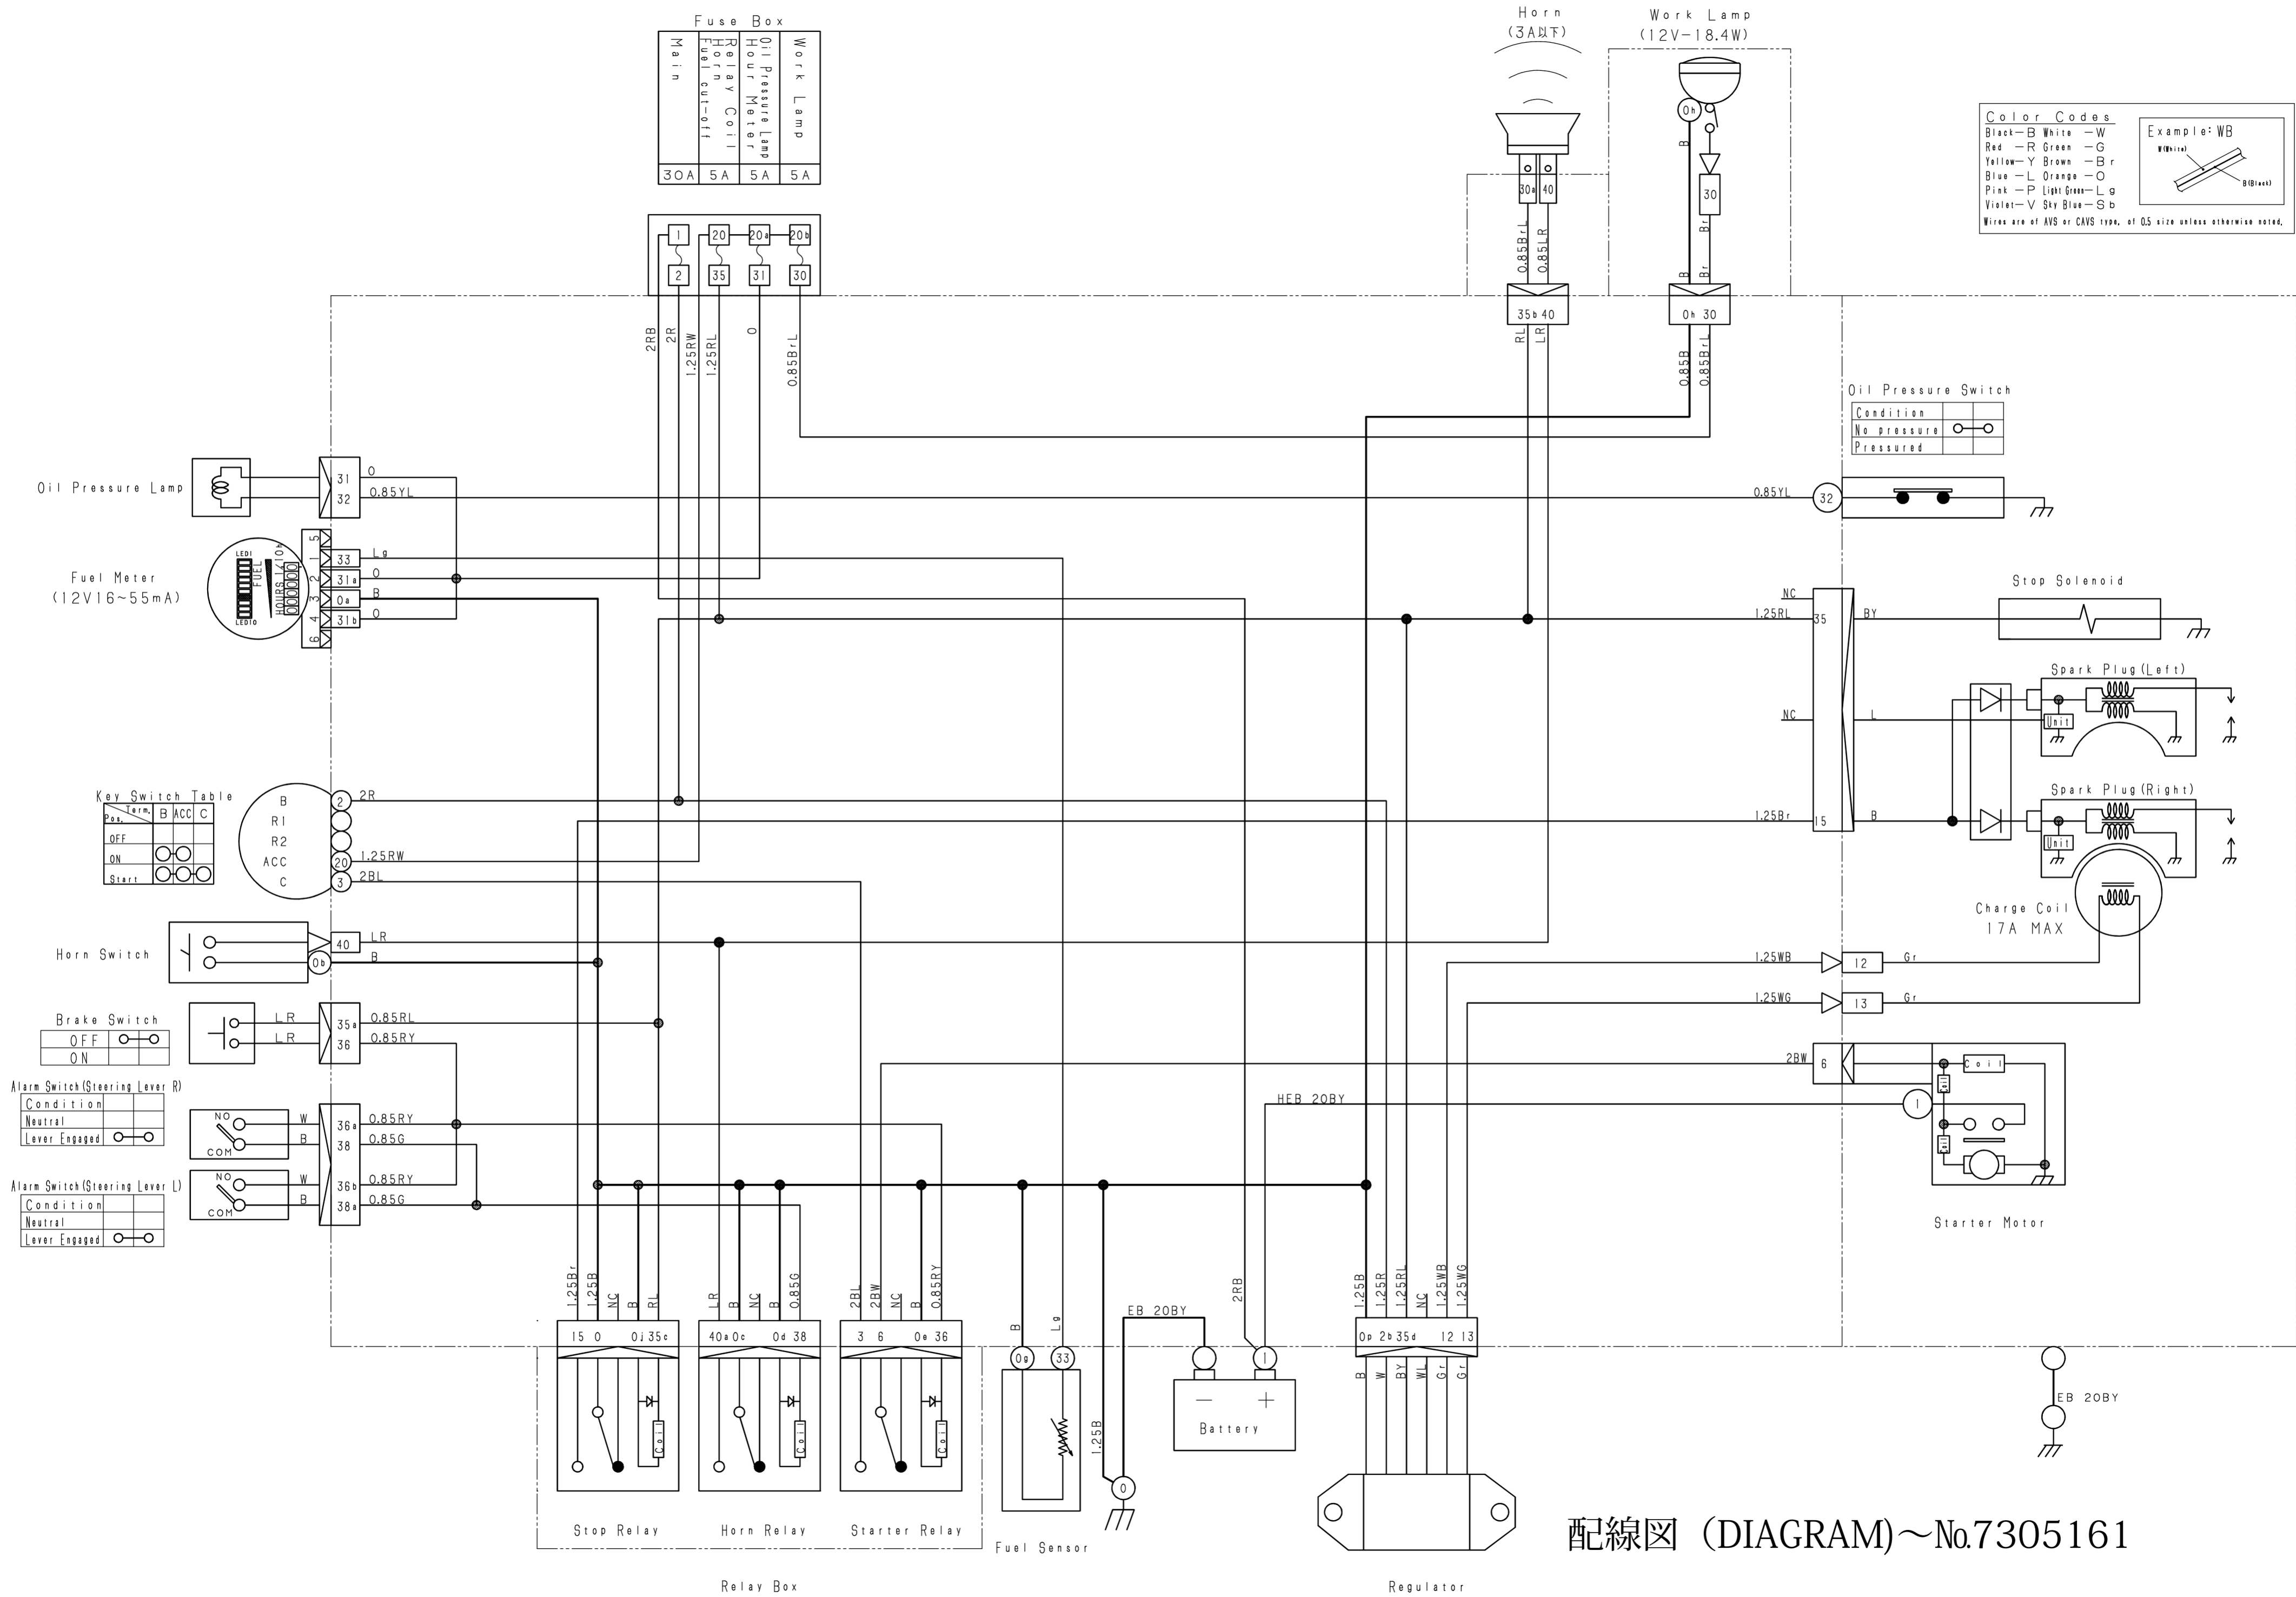

Fuse Box			
Work Lamp	5A		
Oil Pressure Lamp	5A		
Hour Meter	5A		
Relay Coil	5A		
Horn	30A		
Fuel Cut-off			
Main			

Color Codes			
Black	-B	White	-W
Red	-R	Green	-G
Yellow	-Y	Brown	-Br
Blue	-L	Orange	-O
Pink	-P	Light Green	-Lg
Violet	-V	Sky Blue	-Sb

Wires are of AVS or CAVS type, of 0.5 size unless otherwise noted.

配線図 (DIAGRAM) ~ No.7305161

フェーズボックス  
Fuse Box

Main	Relay Cut-off	Hour Meter	Oil Pressure Lamp	Work Lamp
30A	5A	5A	5A	5A

Color Codes

Black	-B	White	-W
Red	-R	Green	-G
Yellow	-Y	Brown	-Br
Blue	-L	Orange	-O
Pink	-P	Light Green	-Lg
Violet	-V	Sky Blue	-Sb

Example: WB  
Wire size of AVS or CAVS type, of 0.5 size unless otherwise noted.

配線図(DIAGRAM)No.7305162~