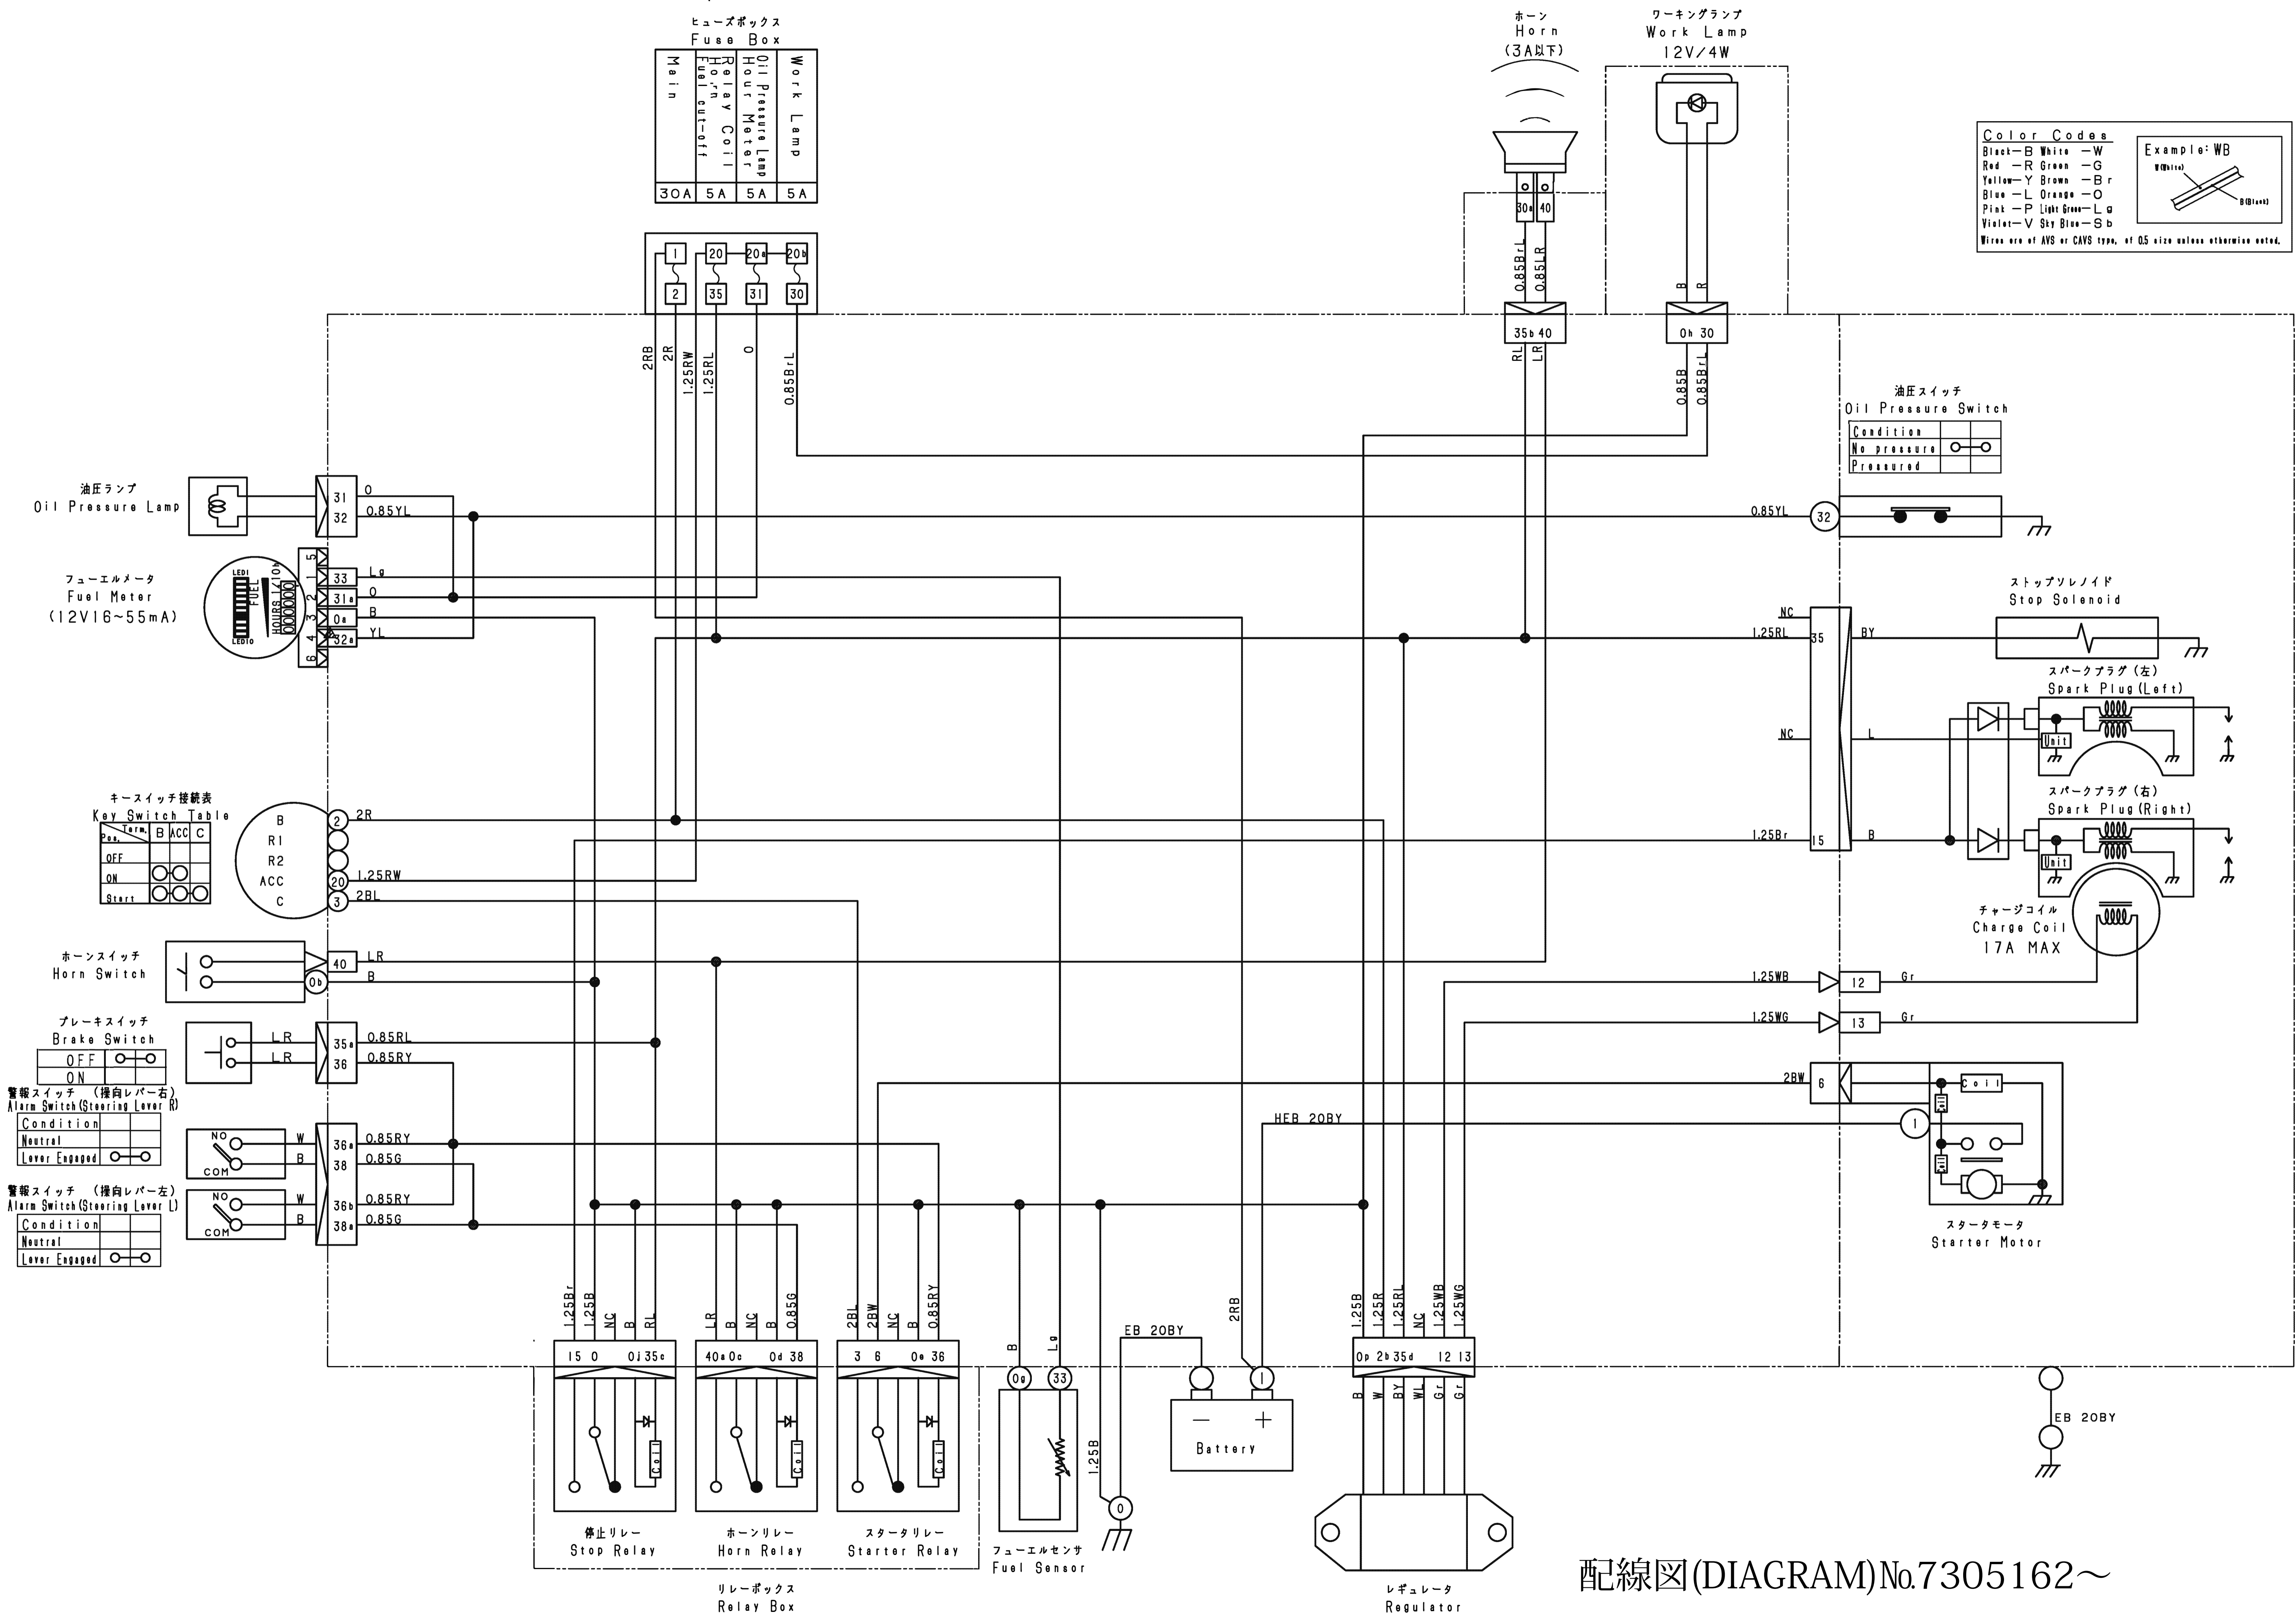

フェーズボックス
Fuse Box

Main	Relay Cut-off	Hour Meter	Oil Pressure Lamp	Work Lamp
30A	5A	5A	5A	5A

Color Codes

Black	-B	White	-W
Red	-R	Green	-G
Yellow	-Y	Brown	-Br
Blue	-L	Orange	-O
Pink	-P	Light Green	-Lg
Violet	-V	Sky Blue	-Sb

Example: WB
Wire size of AVS or CAVS type, of 0.5 size unless otherwise noted.

配線図(DIAGRAM)No.7305162~